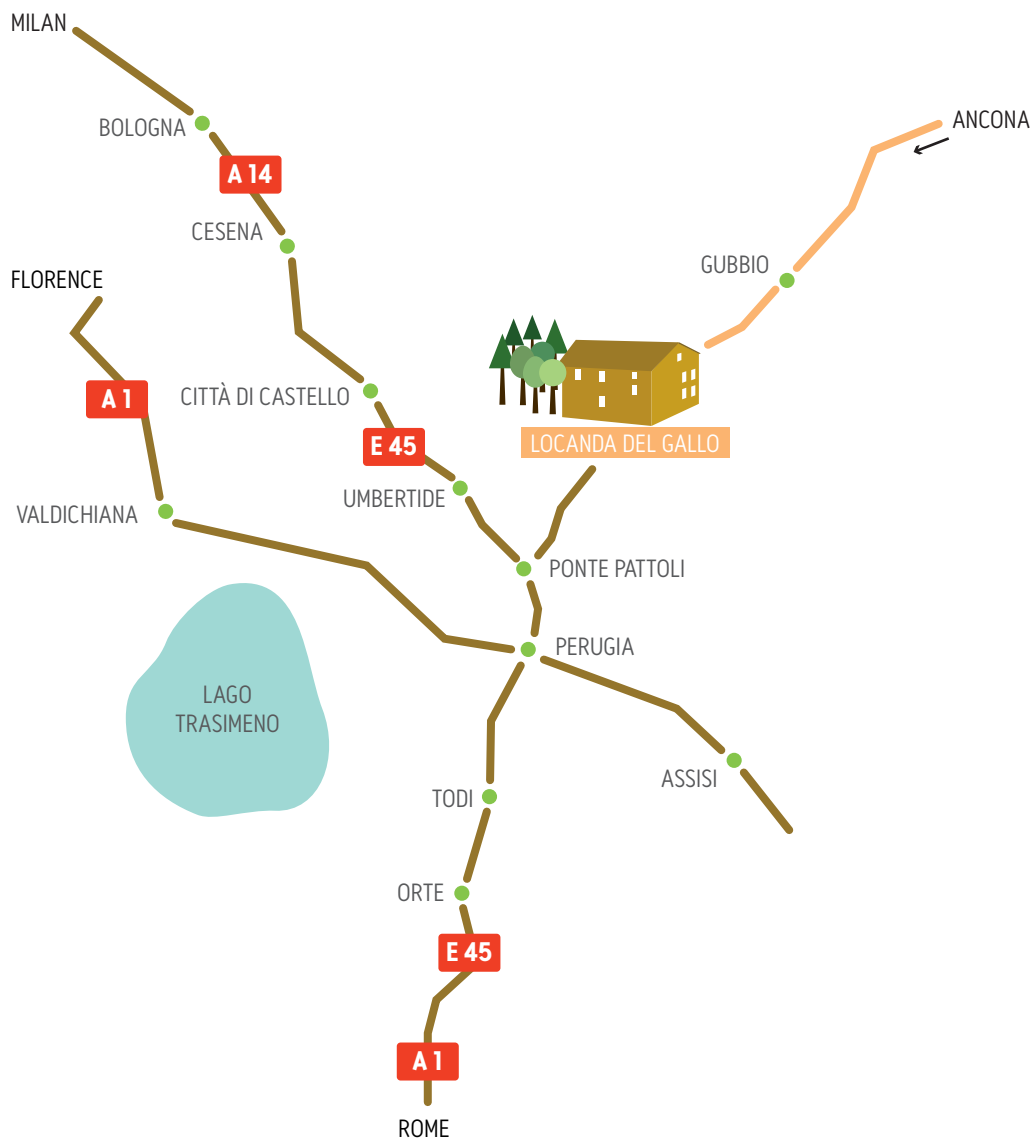

Locanda del Gallo
COUNTRY HOUSE

COMING FROM ANCONA

- Take the superstrada towards Fabriano.
- After Fossato di Vico take the exit signposted Gubbio.
- At Gubbio turn off towards Perugia.
- At Mengara (7km from Gubbio) turn right towards Santa Cristina.
- After 11km (before “La Dolce Vita” restaurant) make a sharp right at the signpost “Locanda del Gallo”.

GPS coordinates: latitude 43° 14' 24" N/ longitude: 12° 28' 39" E