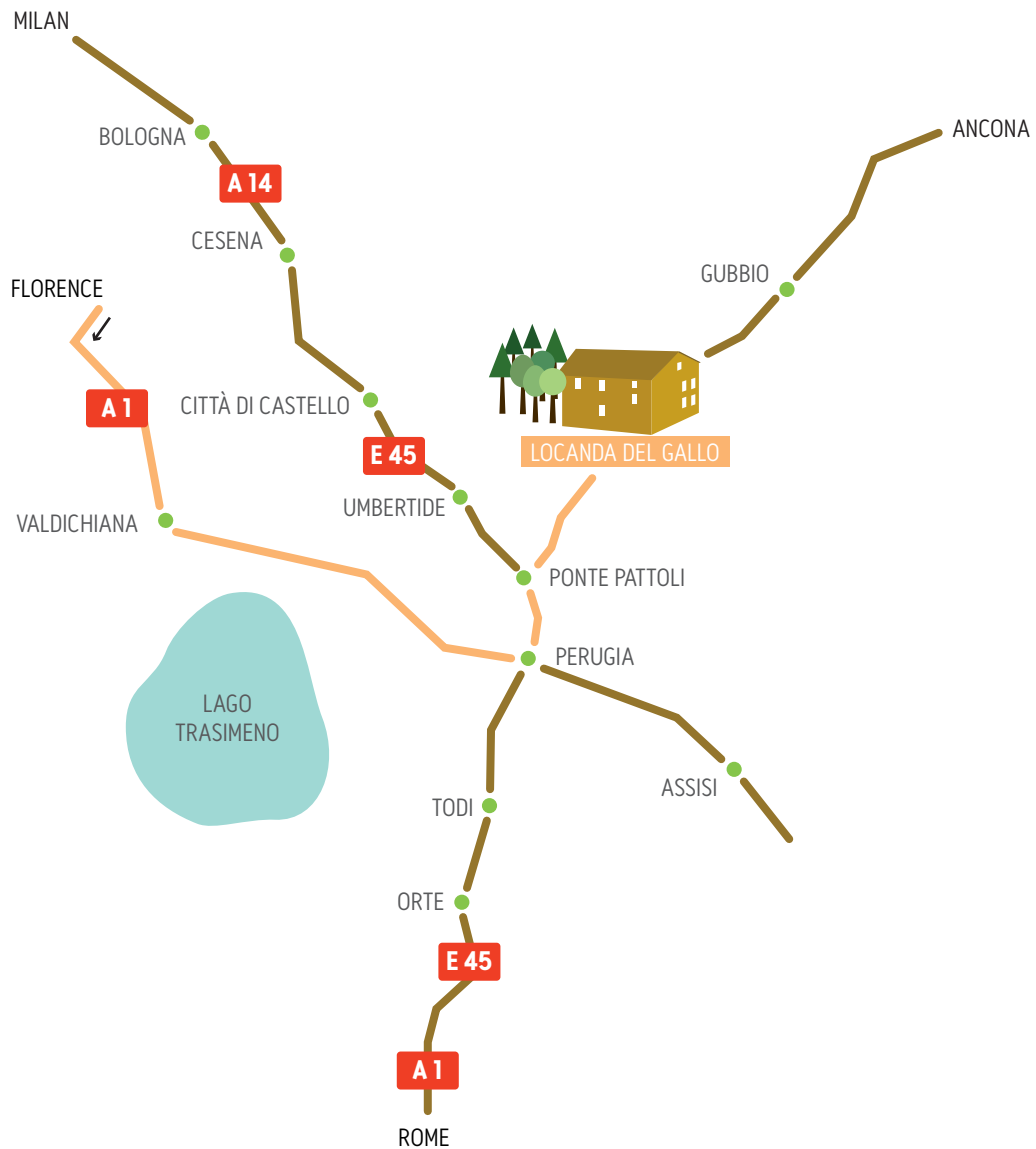

Locanda del Gallo
COUNTRY HOUSE

COMING FROM FLORENCE

- Take the autostrada towards Roma.
- Exit Valdichiana onto the raccordo autostradale RA 6 towards Perugia.
- At Perugia take the superstrada E45 towards Cesena, exiting at Ponte Pattoli (20km after Perugia).
- At the crossing turn right then immediately left to the sign Santa Cristina.
- After 8km on the right hand side there is a restaurant called "La Dolce Vita".
- 100m further turn left onto the road to Locanda del Gallo.

GPS coordinates: latitude 43° 14' 24" N/ longitude: 12° 28' 39" E